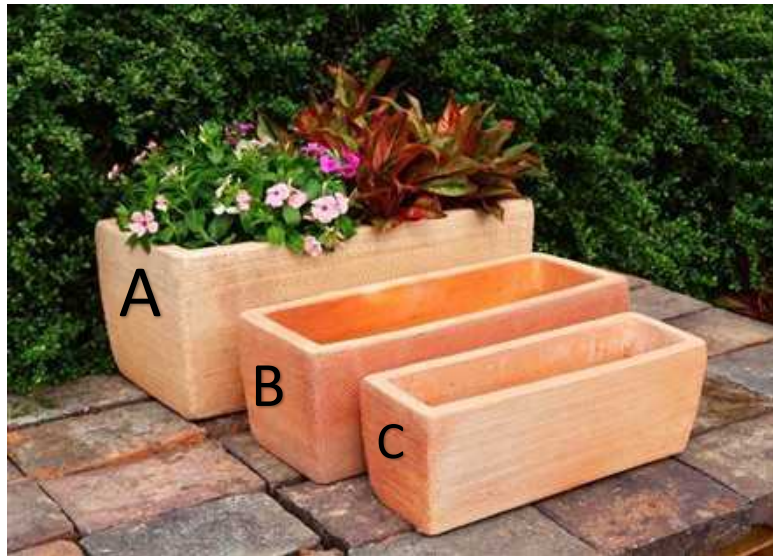

Vietnam Pot Co., Ltd
A Pottery Supplier From Vietnam

2027 POTTERY CATALOGUE
Vietnamese Mekong Terracotta Pottery

Item #: VNPTC0063
S/3 Mekong Terracotta Rect. Striped Planter
Product Dimensions:
A: 28.00" L x 12.25" W x 11.00" Tall
B: 24.00" L x 9.00" W x 8.25" Tall
C: 20.00" L x 6.75" W x 7.00" Tall

Packing Details:
12 sets/ Half pallet;
44 pallets = 528 sets / 40' GP Cont.

Finish/Color In Photo:
NATURAL TERRACOTTA

Item #: VNPTC0065
S/4 Mekong Terracotta Striped Egg Pot
Product Dimensions:
A: 15.00" Dia. x 12.50" Tall
B: 11.75" Dia. x 9.50" Tall
C: 9.50" Dia. x 7.00" Tall

Packing Details:
27 sets/ Half pallet;
40 pallets = 1,080 sets / 40' GP Cont.